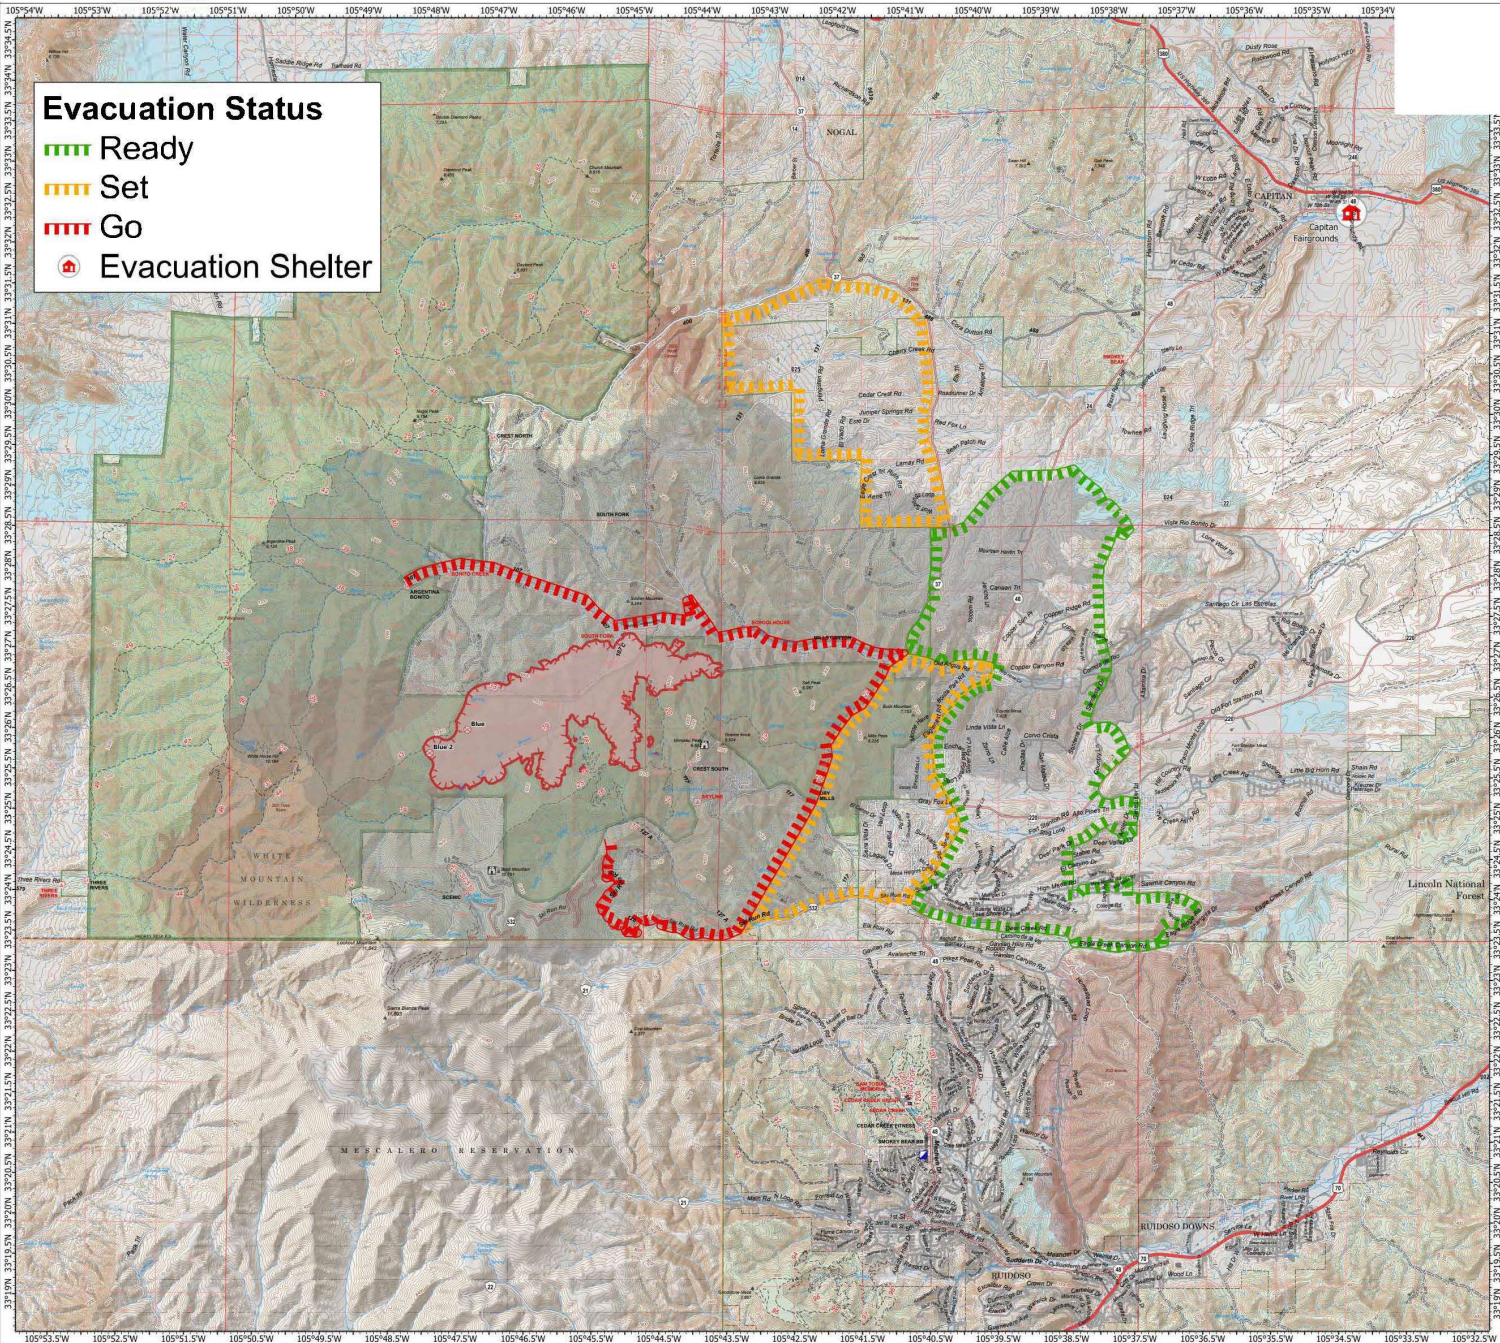

Evacuation

Blue 2

NM-LNF-000227

05/25/2024 Day

3249 acres at 05/24/2024 1236

Evacuation Status

- Ready
- Set
- Go
- Evacuation Shelter

- Structure
- Incident Command Post
- Lookout
- Fire Origin
- Value at Risk
- Other
- Uncontained
- Wildfire Daily Fire Perimeter
- Primary Highway
- Secondary Highway
- Secondary Paved
- Secondary Dirt
- Paved
- Gravel Road
- Dirt Road
- Unimproved Road
- Forest Service Roads Closed
- FS Wilderness Boundary
- Forest Service Land
- State Lands
- Historic Fire Perimeters
  - 2018
  - 2021
  - 2022
  - Little Bear Fire 2012